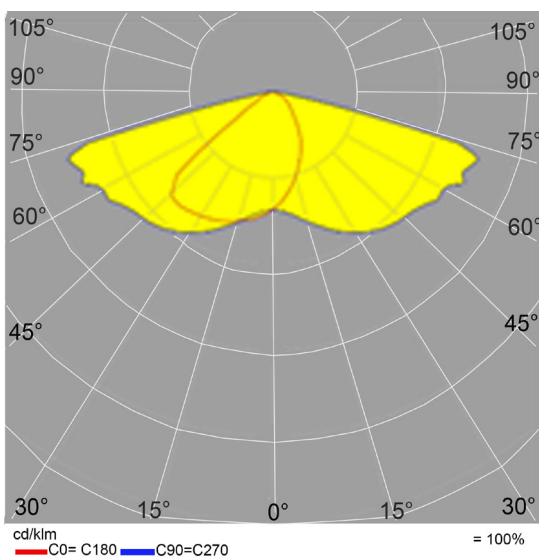

## TECHNICAL SPECIFICATIONS

SVL Lighting

ROHS CE e IP66

- Elegant appearance Post top with side mount option.
- 60 watt
- IP66
- Beam Angle 55° x 145° (60°/75° x 150° optional)
- Integrated Die-casting aluminum body.
- Streamlined housing to avoid dust accumulation and rain-washing convenience to ensure better heat dissipation.
- PC lens, light transmittance >90%, Flammability rating: UL94-V0.
- Optional light sensor plug-in for extensive energy saving.
- Ideal for Park, Garden, Courtyard, Residential Streets & Rural Roads.

CODE	WATTS	CRI	COLOUR TEMP	LUMENS
WIN603SG	60w	Ra75(Ra85 optional)	3000K	7,000lm
WIN604SG	60w	Ra75 (Ra85 optional)	4000K	7,200lm
WIN605SG	60w	Ra75 (Ra85 optional)	5000K	7,200lm

\*Silver grey (SG), dark grey, black, white optional

### LIGHT DISTRIBUTION

<b>POWER CONSUMPTION</b>	60W ±5W
<b>IP RATING</b>	IP 66
<b>LUMINOUS FLUX</b>	>7800 lm
<b>EFFICACY</b>	>130 lm/W
<b>BEAM ANGLE</b>	55° x 145° (60°/75° x 150° optional)
<b>COLOUR TEMPERATURE</b>	3K, 4K & 5K
<b>CRI</b>	>70
<b>MOUNTING ARRANGEMENT</b>	Post top & Side mount
<b>DIMENSIONS</b>	450mm x 180mm x 84mm
<b>POWER FACTOR</b>	≥0.90
<b>POWER SUPPLY</b>	220-240V AC 50-60Hz
<b>LIFE SPAN</b>	100,000 hrs (TM-21L70)