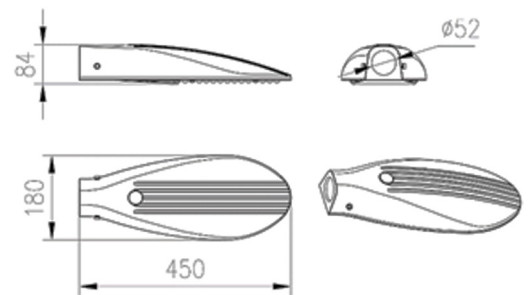

## TECHNICAL SPECIFICATIONS

SVL Lighting

ROHS CE e IP66

- Elegant appearance Post top with side mount option.
- 60 watt
- IP66
- Beam Angle 55° x 145° (60°/75° x 150° optional)
- Integrated Die-casting aluminum body.
- Streamlined housing to avoid dust accumulation and rain-washing convenience to ensure better heat dissipation.
- PC lens, light transmittance >90%, Flammability rating: UL94-V0.
- Optional light sensor plug-in for extensive energy saving.
- Ideal for Park, Garden, Courtyard, Residential Streets & Rural Roads.

### LIGHT DISTRIBUTION

<b>POWER CONSUMPTION</b>	60W ±5W
<b>IP RATING</b>	IP 66
<b>LUMINOUS FLUX</b>	>7800 lm
<b>EFFICACY</b>	>130 lm/W
<b>BEAM ANGLE</b>	55° x 145° (60°/75° x 150° optional)
<b>COLOUR TEMPERATURE</b>	3K, 4K & 5K
<b>CRI</b>	>70
<b>MOUNTING ARRANGEMENT</b>	Post top & Side mount
<b>DIMENSIONS</b>	450mm x 180mm x 84mm
<b>POWER FACTOR</b>	≥0.90
<b>POWER SUPPLY</b>	220-240V AC 50-60Hz
<b>LIFE SPAN</b>	100,000 hrs (TM-21L70)