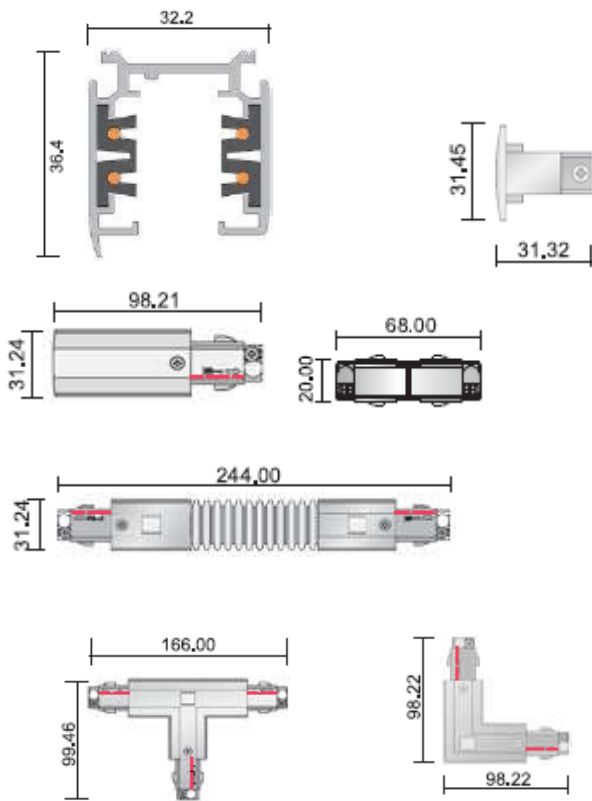

## 3 Phase Euro Track

### AVAILABLE DIMMING

Dali, Phasecutt & TouchDim can be achieved via our Track system. Please inform us if you require these functions.

Code	Item	Colour
53321	1m Track S/M	Black
53322	2m Track S/M	Black
53333	3m Track S/M	Black
53341	1m Recessed Track	Black
53342	2m Recessed Track	Black
53346	Direct Connector	Black
53347	L Connector	Black
53344	Live End	Black
53345	End Cap	Black
53331	T Connector Left	Black
53332	T Connector Right	Black
53354	1.5m Suspension kit	Black
53355	5m Suspension Kit	Black

### DESCRIPTION

3 Phase Euro Track accessories, complement our Track LED fitting's to ensure the reliability for your next project.

### APPLICATION

Hospitality, Commercial, Retail

Code	Item	Colour
53301	1m track S/M	White
53302	2m track S/M	White
53303	3m track S/M	White
53351	1m Recessed Track	White
53352	2m Recessed Track	White
53311	Direct Connector	White
53312	L Connector	White
53313	Live End	White
53314	End Cap	White
53357	T Connector	White
53318	5m Suspension Kit	White
53319	1.5m Suspension Kit	White