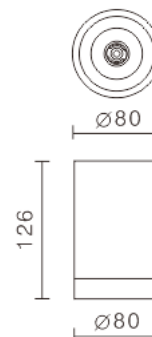

CANO A

TECHNICAL SPECIFICATIONS

SVL Lighting

- Surface mounted LED downlight
- No visible mounting screws
- IP44
- Integral driver
- Efficient thermal management guarantees long life span
- ECO friendly COB technology
- Suitable for office, residential and commercial applications

Dimensions:	D:80mm H:126mm
Power:	13W, 17.5W
Lumens:	13w @ 1500lm 17.5w @ 2100lm
Colour Temp:	3000/4000K
Finish Colour:	Black / White
Beam angle:	15°,24°,36° & 50°
Dimmable:	No
Life Span:	50,000 hrs

Order Code	Wattage	Beam Angle	Colour Temp	Trim color
CANA1334B	13W	50°	3000K	B
CANA1744W	17.5W	50°	4000K	W