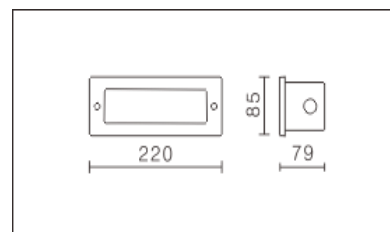

ATHENA A

SVL Lighting

TECHNICAL SPECIFICATIONS

- IP65 suitable for the outdoor surroundings
- Adopting high-quality LED light source offers energy-saving, high power-efficacy, and high color rendering at 82%
- Optimal thermal management guarantees a long lifespan
- Special structure with matt glass makes smooth light distribution
- No UV or IR radiation
- Suitable for a pre-embedded box in the wall, easy to install

Dimensions:	W:220mm H:85mm D:61mm
Cut out:	65mm - 187mm
Supply Voltage	AC100-240v
Beam Angle	85 Deg
Finish Colour:	Black/Silver
Power:	3w
Lumens	300 lm
Driver	Built-in
Colour Temp:	3000k

* IES Files are available on request

Code	Wattage	Trim Colours
ATHA33B	3W	Black/Silver