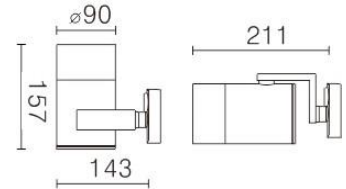

## TECHNICAL SPECIFICATIONS

SVL Lighting

- Neat & clean accent lighting
- Bracket with internal wiring, 355° rotate and 180° tilt
- Cut off angle > 40°
- Excellent optical and anti-glare design to create visual experience
- Full range of accessories to satisfy various demands
- Application suitable for Hospitality, commercial and retail

**Dimensions:** 157mm X 211mm x D: 90mm

**Power Consumption:** 25.5W, 700mA, 36V

**Finish Colour:** White/Black

**CRI:** >90

**Colour Temp:** 3000K/4000K

**Power Factor:** >0.95

**Lumens:** 3400lm

**Beam Angle:** 20°, 40°, 70°