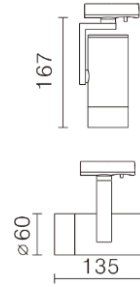

AIDA A

TECHNICAL SPECIFICATIONS

SVL Lighting

- Neat & clean accent lighting
- Bracket with internal wiring, 355° rotate and 180° tilt
- Cut off angle > 40°
- Excellent optical and anti-glare design to create visual experience
- Full range of accessories to satisfy various demands
- Application suitable for Hospitality, commercial and retail

Dimensions: 135mm X 167mm x D: 60mm

Power Consumption: 13W, 350mA, 36V

Finish Colour: White/Black

CRI: >90

Colour Temp: 3000K/4000K

Power Factor: >0.95

Lumens: 1500lm

Beam Angle: 24°, 36°, 50°