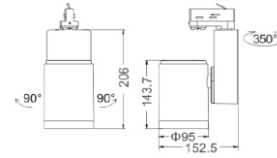

CUBO

TECHNICAL SPECIFICATIONS

SVL Lighting

IP20

- LED Spot track light completed with COB LED
- 350 degree rotating and 180 degree tilting.
- Anti-dazzle design creates visual comfort
- Compact luminaire design to prevent the light emitting from backward.
- Suitable for 3-phase adapter
- Surface mounted boxes can be ordered to make the light surface mounted
- Application: Commercial, Retail stores, Hospitality

Dimensions: 153mm X 206mm

Wattage: 27W

Finish Colour: White, Black

CRI: 83 & >90

Colour Temp: 3000K, 4000K

Power Factor: >0.95

Lumens 2500lm

Beam Angle: 40°