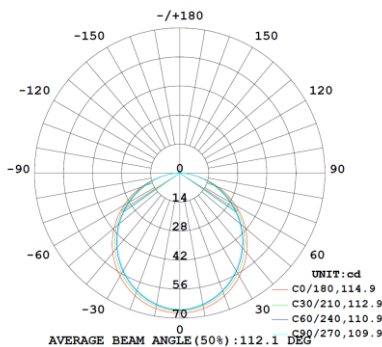

GLOWORM

SVL Lighting

TECHNICAL SPECIFICATIONS

24V IP67

- Seamless and uniform light output, dot free
- Bendable at horizontal direction
- IP67 protection
- Robust housing with high quality silicon, UV proof for true outdoor application
- Easy installation with clips and bendable track
- Cut-able for flexible application

Dimensions:	H: 12mm x W:6mm
Power Consumption:	10w / 15w
Finish Colour:	White Silicone
CRI:	85
Colour Temp:	2700K,3000K, 4000K, 6000K
Power Factor:	>0.9
Lumens	148lm/m
Beam Angle:	120°
Dimmable:	1-10V, DALI-DIM
Life Span:	50,000 hours

Order Code	Wattage	Beam Angle	Colour Temp
GLOA10367	10W	120°	3000K
GLOA10467	10W	120°	4000K

* Please contact our sales team for specific requirements and order code

* IES Files are available on request

Luminous Intensity Distribution Diagram