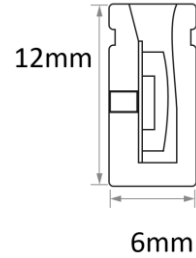

GLOWORM

SVL Lighting

TECHNICAL SPECIFICATIONS

24V IP67

- Seamless and uniform light output, dot free
- Bendable at horizontal direction
- IP67 protection
- Robust housing with high quality silicon, UV proof for true outdoor application
- Easy installation with clips and bendable track
- Cut-able for flexible application

Dimensions:	H: 12mm x W:6mm
Power Consumption:	10w / 15w
Finish Colour:	White Silicone
CRI:	85
Colour Temp:	2700K,3000K, 4000K, 6000K
Power Factor:	>0.9
Lumens	148lm/m
Beam Angle:	120°
Dimmable:	1-10V, DALI-DIM
Life Span:	50,000 hours

Order Code	Wattage	Beam Angle	Colour Temp
GLOA10367	10W	120°	3000K
GLOA10467	10W	120°	4000K

* Please contact our sales team for specific requirements and order code

* IES Files are available on request

Luminous Intensity Distribution Diagram