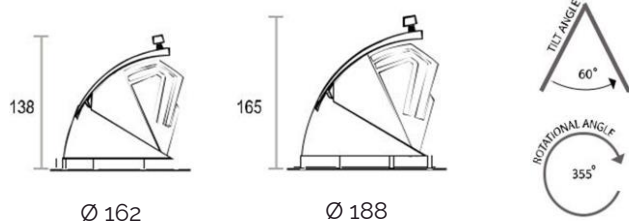

Functionality Diagram