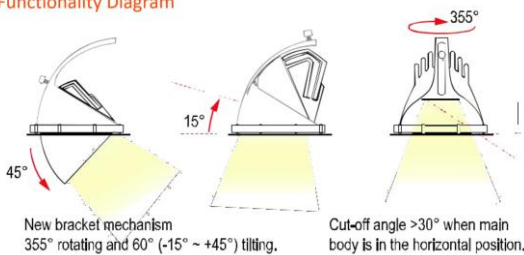

Functionality Diagram