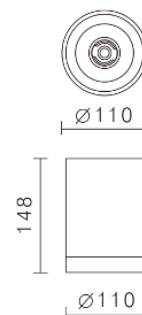

CANO B

TECHNICAL SPECIFICATIONS

SVL Lighting

IP44

- Surface mounted LED downlight
- No visible mounting screws
- IP44
- Integral driver
- Efficient thermal management guarantees long life span
- ECO friendly COB technology
- No-UV radiation
- Suitable for office, residential and commercial applications

Dimensions: D:110mm H:148mm

Power: 25.5W

Lumens: 3400lm

Colour Temp: 3000/4000K

Finish Colour: Black / White

Beam angle: 10°,20°,40° & 70°

Dimmable: NO

Life Span: 50,000 hrs

Order Code	Wattage	Beam Angle	Colour Temp	Trim color
CANA2533B	25.5W	40°	3000K	B
CANA2543W	25.5W	40°	4000K	W

* IES Files are available on request

* Please contact our sales team for specific requirements and order code